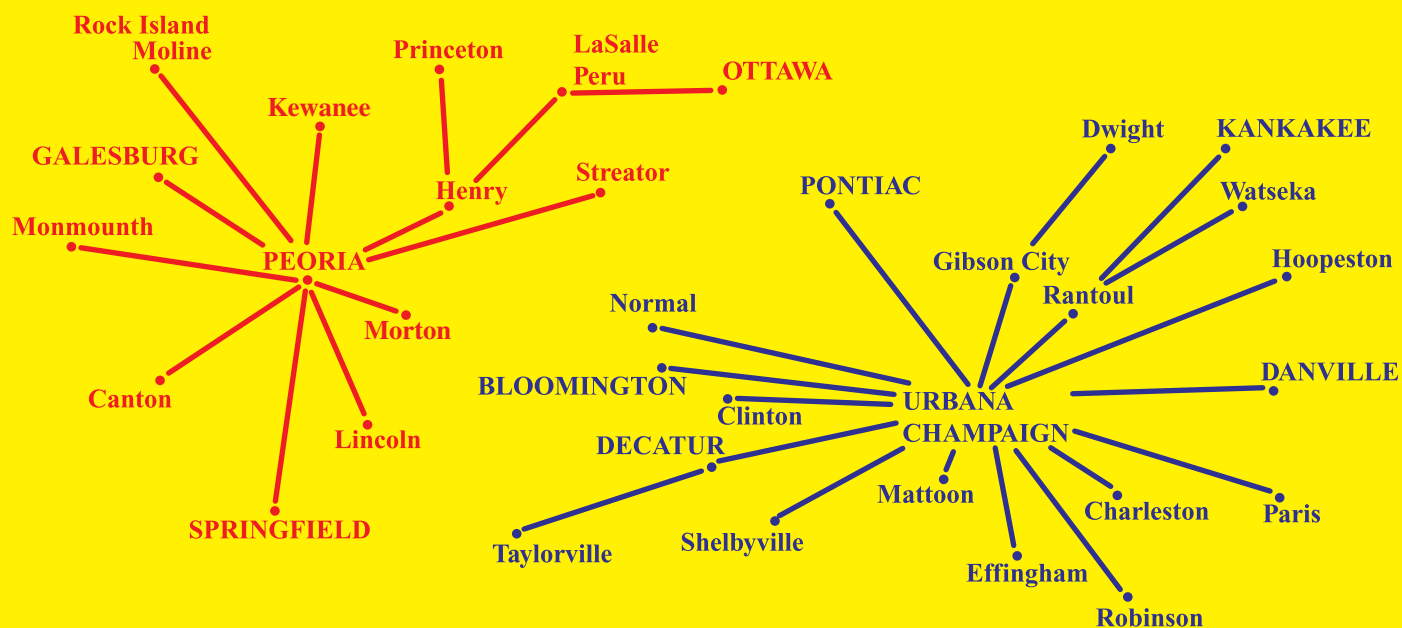

THRIFT TRUCKING

EFFECTIVE:
FEBRUARY 11, 2008

SERVICE POINTS AND EXPRESS RATES

“Serving the Air Freight Industry in Central Illinois”

LTL & LCL Expedited Cartage
Competent-Responsive Operations Staff
Experienced Courteous Drivers
After Hours-Beyond Service-Specials Available