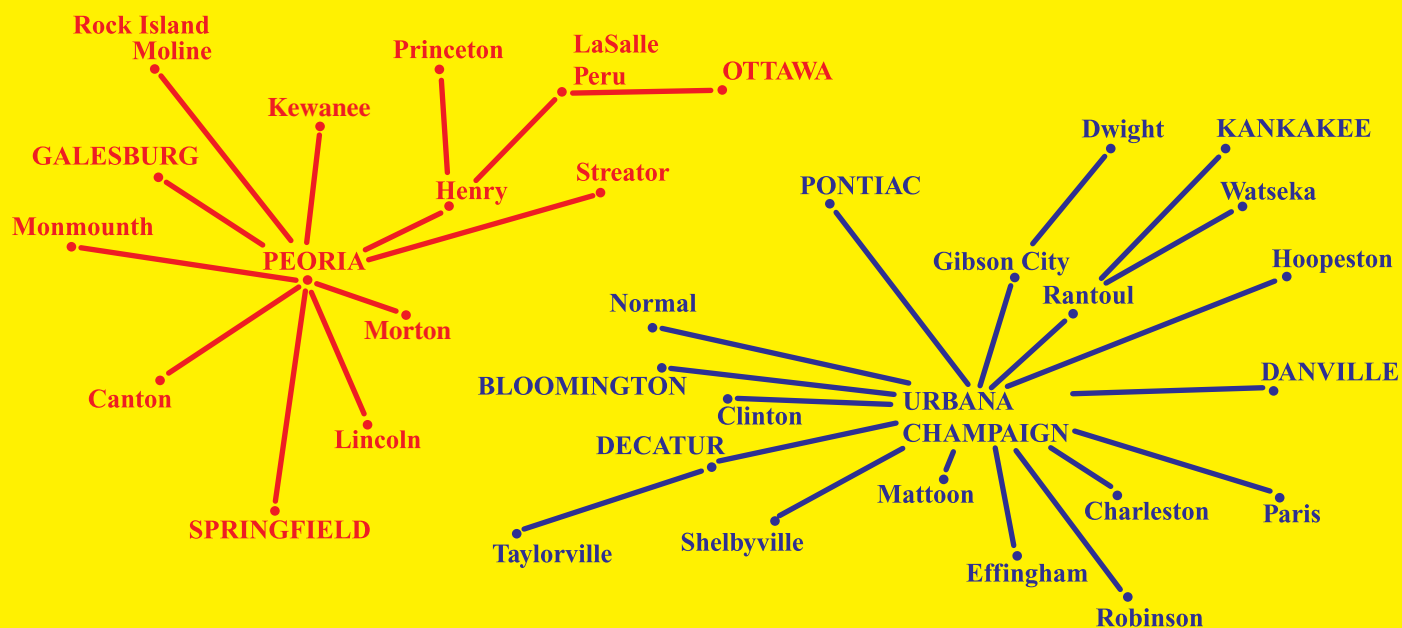

THRIFT TRUCKING

EFFECTIVE:
FEBRUARY 11, 2008

SERVICE POINTS AND EXPRESS RATES

“Serving the Air Freight Industry in Central Illinois”

LTL & LCL Expedited Cartage
Competent-Responsive Operations Staff
Experienced Courteous Drivers
After Hours-Beyond Service-Specials Available

Website: <http://www.thrifttrucking.com>

Door-To-Door Rates - Central Illinois/O'Hare Zone

AREA	Min.	100#	500#	1000#	2000#	3000#	5000#	10000#
1	\$31.00	11.90	10.70	9.40	7.50	6.25	5.00	3.50
2	\$32.00	12.55	11.30	9.60	7.90	6.60	5.25	3.65
3	\$35.00	13.20	11.85	10.05	8.30	6.90	5.50	3.85
4	\$38.50	13.75	12.35	10.50	8.65	7.20	5.75	4.00
5	\$45.50	14.20	12.75	10.80	8.90	7.40	5.90	4.10
6	\$50.00	15.60	14.00	11.90	9.80	8.00	6.40	4.50

Beyond Service (For points not listed in guide): Call for Availability and Charges
Rated as terminal to terminal charge plus local mileage to destination

Terminal to Terminal Only/Line Haul Charge

Min	100#	500/#	1,000/#	2,000/#	3,000/#	5,000/#	10,000/#
\$27.00	\$10.80	\$9.70	\$8.50	\$7.00	\$5.70	\$4.55	\$3.15

Sunday - \$70 to all Points

Holiday - \$100 to all Points

Charges are in addition to Door to Door Rates

Mileage Rates — Exclusive Use/Hot Shots/*Beyond Service*

Based on Hours or Miles **ROUND TRIP** From Thrift 6:00 - 18:00